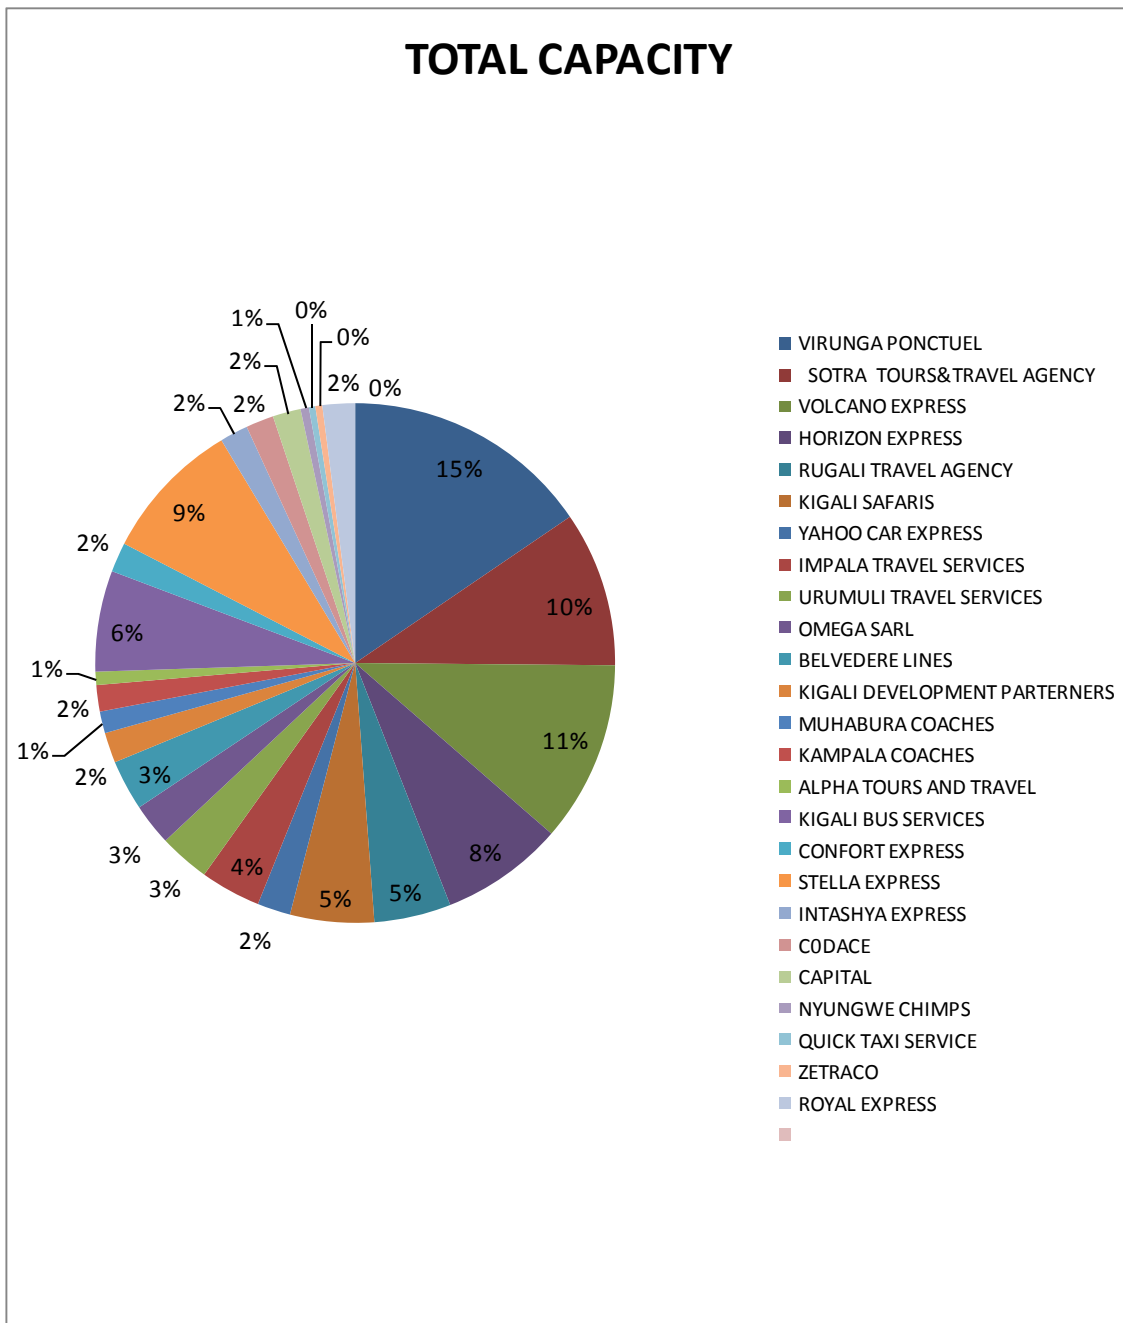

REPUBLIC OF RWANDA

RWANDA UTILITIES REGULATORY AGENCY

STATISTICAL INFORMATION ON TRANSPORT OF PERSONS: DECEMBER 2009

LICENSED COMPANIES:

1. LOCAL COMPANIES

NO	COMPANY NAME	TOTAL CAPACITY	OPERATING ROUTES
1	VIRUNGA PONCTUEL	1430	KGLI-RUBAVU KGLI-MUSANZE MUSANZE-RUBAVU MUSANZE-MUKAMIRA MUSANZE-CYANIKA TOWN SERVICES
2	SOTRA TOURS&TRAVEL AGENCY	891	KGLI-MUSANZE-RUBAVU KGLI-KARONGI KGLI-HUYE TOWN SERVICES
3	VOLCANO EXPRESS	1040	KGLI-HUYE KGLI-RUHANGO-NYANZA KGLI-NYAMAGABE TOWN SERVICES
4	HORIZON EXPRESS	706	KGLI-HUYE KGLI-MUHANGA
5	RUGALI TRAVEL AGENCY	442	KGLI-BUGESERA REMERA-VILLE

2. INTERNATIONAL COMPANIES

1	YAHOO CAR EXPRESS	190	KGLI-AKANYARU- BUJUMBURA KGLI-BUGESERA- BUJUMBURA
2	MUHABURA COACHE	124	KAMPALA-KAGITUMBA- KIGALI KAMPALA-GATUNA- KIGALI

3	KAMPALA COACHE	153	KGLI-GATUNA KANYARU-KGLI-GATUNA RUBAVU-KGLI-GATUNA
---	----------------	-----	--

3. TAXI CABS

1	NYUNGWE CHIMPS	48	COUNTRY WIDE
2	QUICK TAXI SERVICE	36	COUNTRY WIDE
3	ZETRACO	40	COUNTRY WIDE
4	CODACE	160	COUNTRY WIDE

4. SPECIAL CARS

ALPHA TOURS AND TRAVEL	75	COUNTY WIDE
------------------------	----	-------------

The table below shows the distribution of licensed companies among the total capacity:

INDIVIDUAL OPERATORS

The number of authorizations issued to individual operators:

MINIBUS	TAXI CABS	MOTORBIKES
1466	110	2815